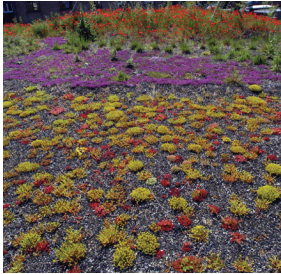

SD Plugplants - Sedum

ND Plugplants - Sedum

These plug plants are cultivated at the Nophadrain sedum nursery, 'Sedumdirect', and have a strong, flat root ball. The ND Plug Plants have good stress resistance against sun, heat and drought.

Application

The ND Plug Plants are a component of the Nophadrain Extensive Green Roof System. A coverage of 15 to 20 plants per m² is sufficient.

Species

- Sedum album "Coral Carpet"
- Sedum album "Murale"
- Sedum album "Minor"
- Sedum hispanicum "Glaucum"
- Sedum hybr. "Immergrünchen"
- Sedum kamschaticum
- Sedum kamschaticum "Variegatum"
- Sedum floriferum "Weihestephaner Gold"
- Sedum sexangulare
- Sedum "Angelina"
- Sedum reflexum
- Sedum spurium "Album"
- Sedum spurium "Red Carpet"
- Sedum spurium "John Creech"

Product	Dimensions (Ø x H)	Packaging
ND Plugplants - Sedum	approx. 40 mm x 50 mm	plastic tray*

* The amount of plants depends on the sedum species

sedumdirect
from The Nursery

Sedumdirect BV
Mercuriusstraat 10
6468 ER Kerkrade
The Netherlands

+31(0)45 535 2394
info@sedumdirect.com

www.sedumdirect.com